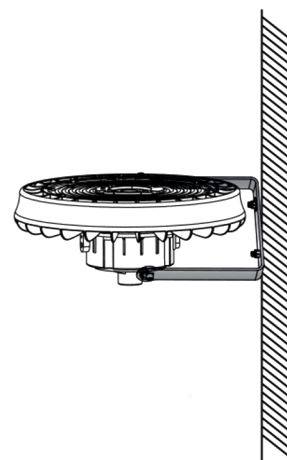

Storage in a dry and clean environment. Do not strain the product mechanically during storage.

Artikel Nr. / Article No.: 732162

Hallenstrahler, Highbay Basic / High bay lights, Highbay Basic
100-277V AC/50-60Hz, 110,0 W / 160,0 W / 210,0 W

Montagepositionen / Mounting positions

Artikel Nr. / Article No.: 732162

Hallenstrahler, Highbay Basic / High bay lights, Highbay Basic
100-277V AC/50-60Hz, 110,0 W / 160,0 W / 210,0 W

Montagepositionen / Mounting positions