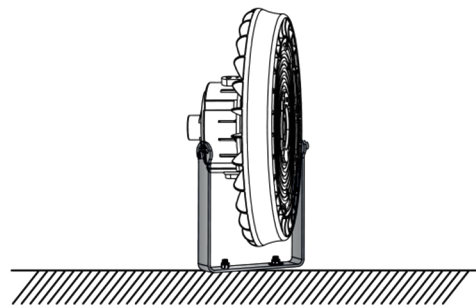

Artikel Nr. / Article No.: 732162

Hallenstrahler, Highbay Basic / High bay lights, Highbay Basic
100-277V AC/50-60Hz, 110,0 W / 160,0 W / 210,0 W

Montagepositionen / Mounting positions