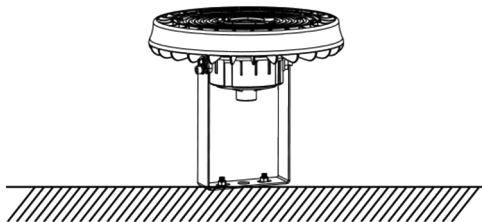

Artikel Nr. / Article No.: 732162

Hallenstrahler, Highbay Basic / High bay lights, Highbay Basic
100-277V AC/50-60Hz, 110,0 W / 160,0 W / 210,0 W

Montagepositionen / Mounting positions