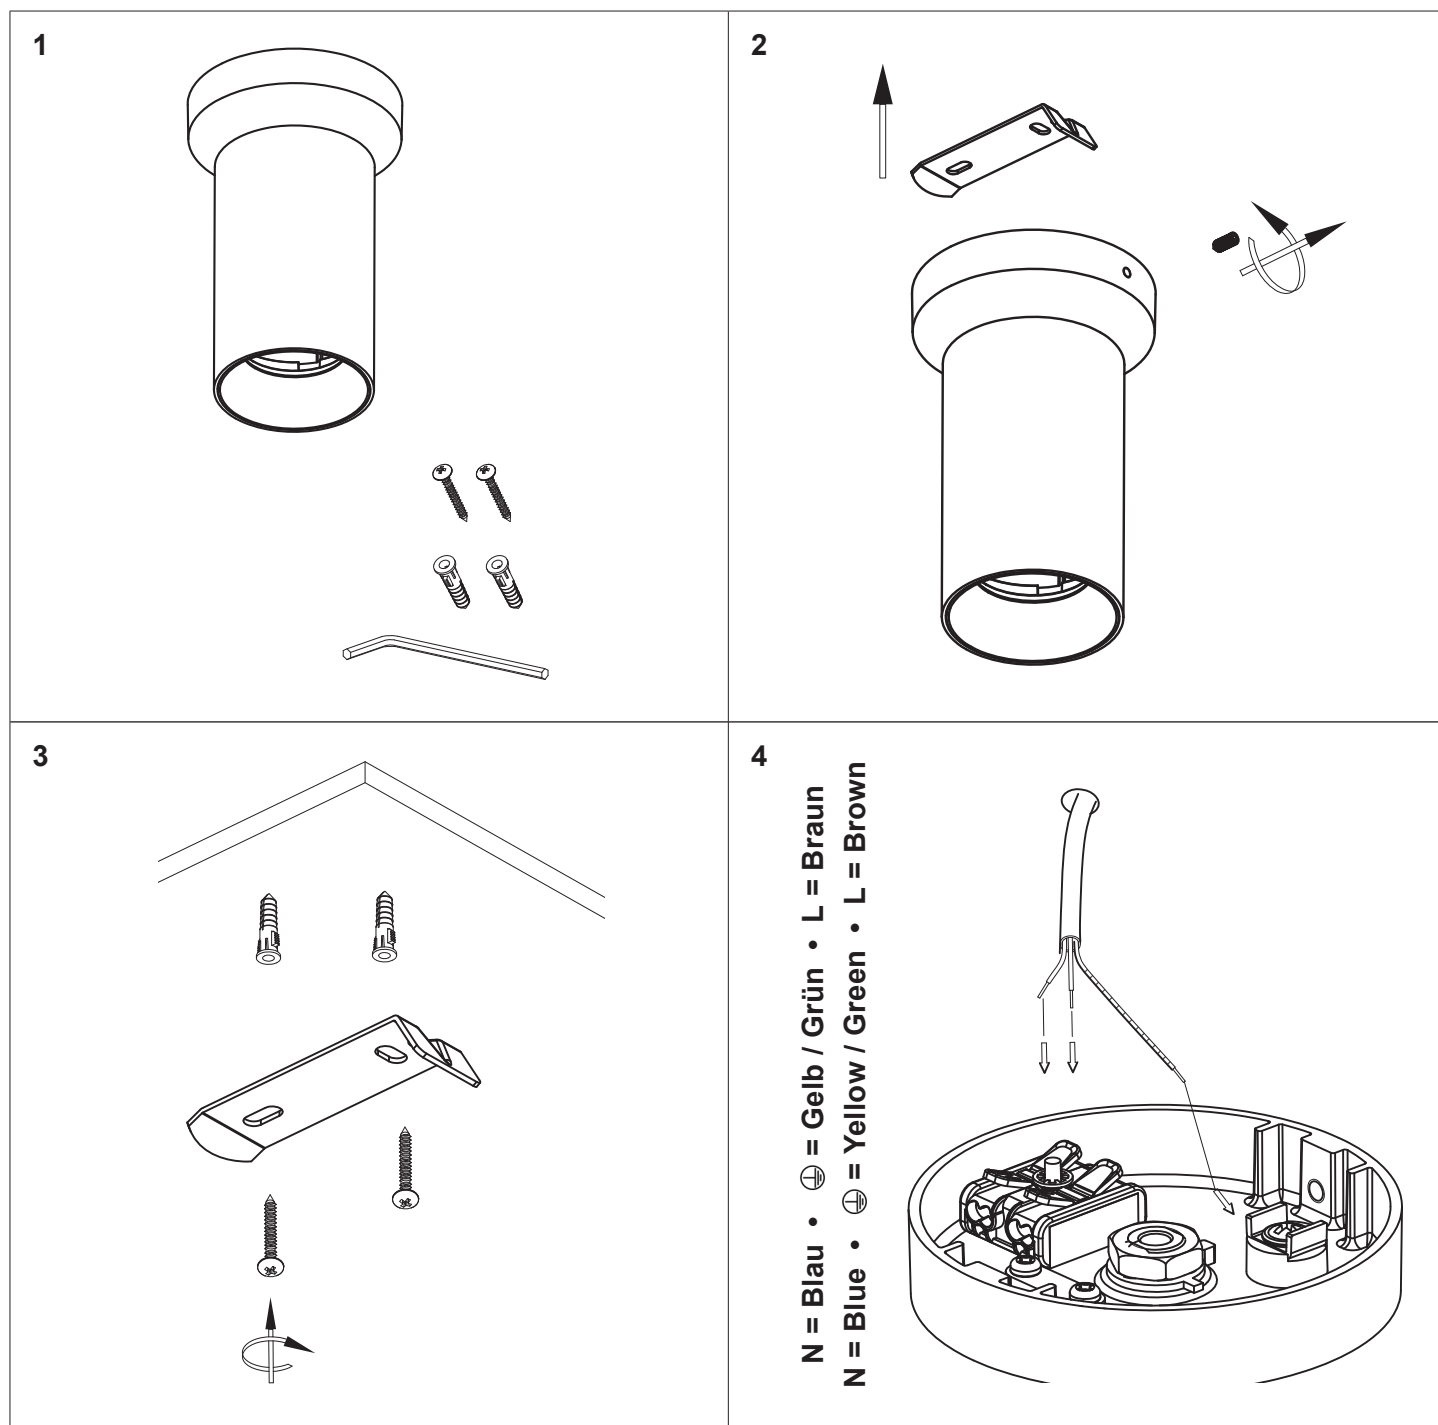

Check that the lamp is correctly inserted in the lamp holder before commissioning.

6. Storage and Disposal

Used electronic devices must be brought back to public collection points and must not be disposed of as household waste.

Storage in a dry and clean environment. Do not strain the product mechanically during storage.

Artikel Nr. / Article No.: 348251 / 348252

Deckenaufbauleuchte, Can Tilt rund / Surface-mounted ceiling light, Can Tilt round
220-240V AC/50-60Hz, 1x max. 7,5 W GU10

Achtung! Für diese Arbeiten müssen Sie die Spannungsversorgung trennen.
Attention! For this work you must turn off the power supply.

Artikel Nr. / Article No.: 348251 / 348252

Deckenaufbauleuchte, Can Tilt rund / Surface-mounted ceiling light, Can Tilt round
220-240V AC/50-60Hz, 1x max. 7,5 W GU10