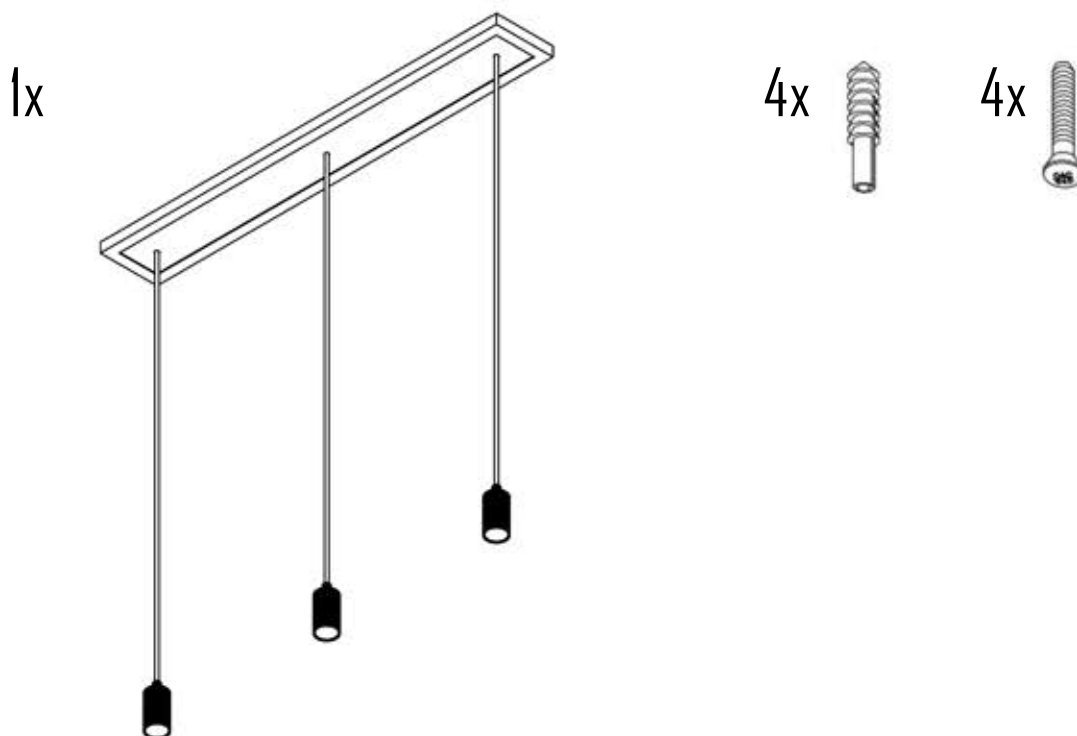

IMPORTANT SAFETY INSTRUCTIONS!

ENGLISH

Always shut off power to the circuit before starting installation work. In some countries electrical installation work may only be carried out by a authorised electrical contractor. Contact your local electricity authority for advice.

DEUTSCH

Vor der Installation den Strom abschalten. In einigen Ländern dürfen Elektroinstallationen nur von autorisierten Elektrofachleuten ausgeführt werden. Im Zweifelsfall die örtlichen Behörden ansprechen.

PACKAGE INCLUDES: