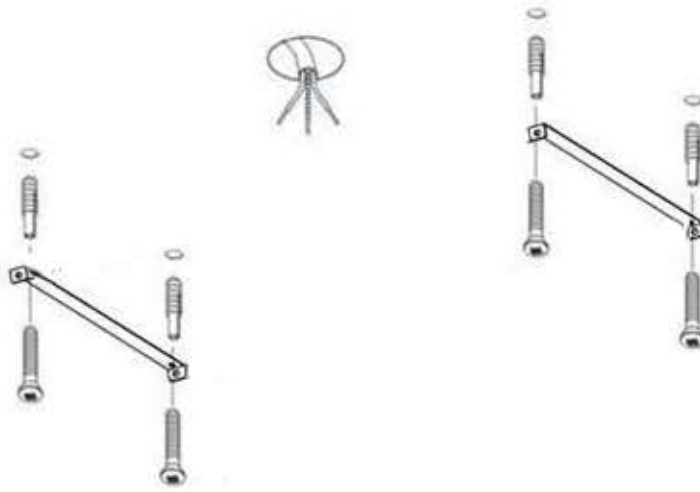

STEP 1

STEP 2

STEP 4

STEP 5

3X max 57W